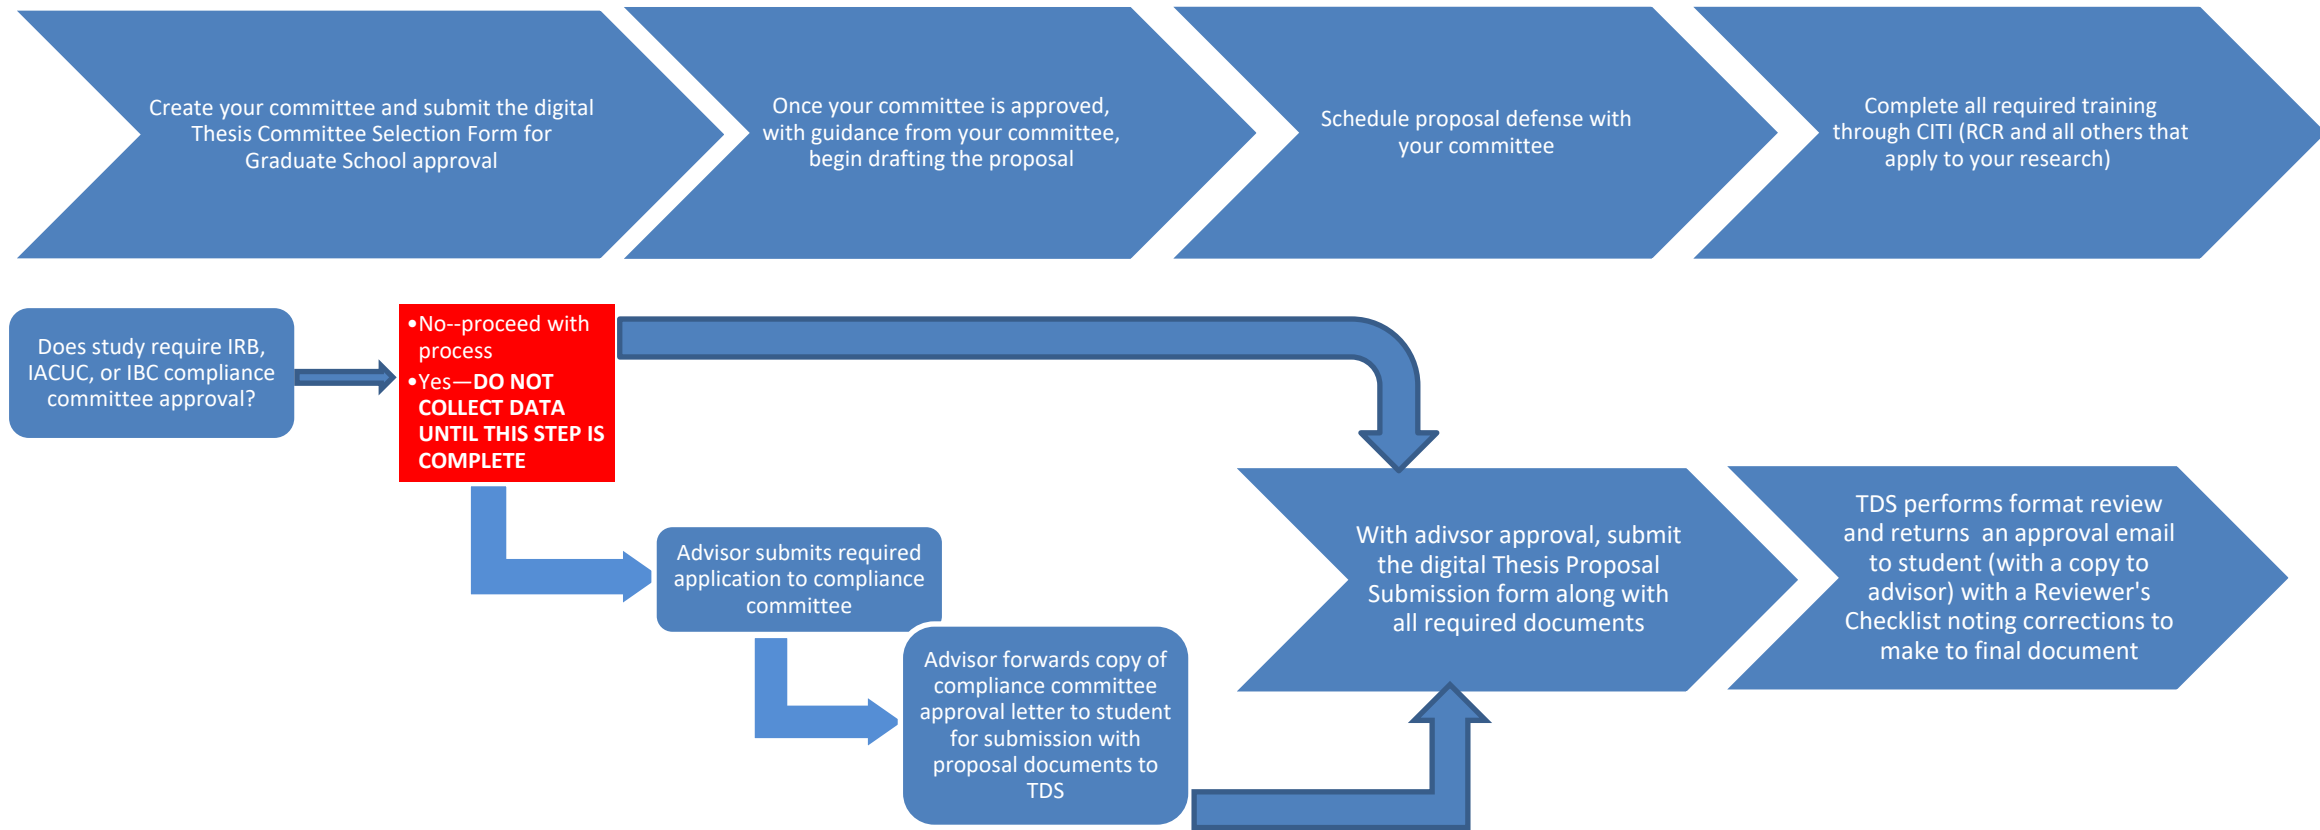

## THESIS PROPOSAL PROCESS

Forms associated with this stage of the process:

- [Thesis Committee Selection Form](#)
- [Thesis Proposal Submission Form](#)

Shortcut to Dissertation Process: [www.tamuc.edu/thesis](http://www.tamuc.edu/thesis)